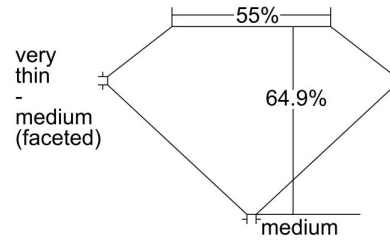

**GIA NATURAL DIAMOND GRADING REPORT**

April 10, 2019  
 GIA Report Number ..... 5201198236  
 Shape and Cutting Style ..... Circular Brilliant  
 Measurements ..... 7.25 - 7.31 x 4.73 mm

**GRADING RESULTS**

Carat Weight ..... 1.55 carat  
 Color Grade ..... H  
 Clarity Grade ..... VS1

**ADDITIONAL GRADING INFORMATION**

Polish ..... Very Good  
 Symmetry ..... Good  
 Fluorescence ..... Faint  
**Comments:** Internal graining is not shown.

**PROPORTIONS**

Profile not to actual proportions

**CLARITY CHARACTERISTICS**

**KEY TO SYMBOLS\***

-  Feather
-  Extra Facet

\* Red symbols denote internal characteristics (inclusions). Green or black symbols denote external characteristics (blemishes). Diagram is an approximate representation of the diamond, and symbols shown indicate type, position, and approximate size of clarity characteristics. All clarity characteristics may not be shown. Details of finish are not shown.