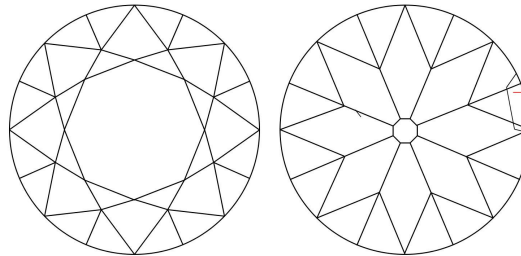

**GIA NATURAL DIAMOND GRADING REPORT**

April 10, 2019  
 GIA Report Number ..... 5201198236  
 Shape and Cutting Style ..... Circular Brilliant  
 Measurements ..... 7.25 - 7.31 x 4.73 mm

**GRADING RESULTS**

Carat Weight ..... 1.55 carat  
 Color Grade ..... H  
 Clarity Grade ..... VS1

**ADDITIONAL GRADING INFORMATION**

Polish ..... Very Good  
 Symmetry ..... Good  
 Fluorescence ..... Faint  
**Comments:** Internal graining is not shown.

**PROPORTIONS**

Profile not to actual proportions

**CLARITY CHARACTERISTICS**

**KEY TO SYMBOLS\***

-  Feather
-  Extra Facet

\* Red symbols denote internal characteristics (inclusions). Green or black symbols denote external characteristics (blemishes). Diagram is an approximate representation of the diamond, and symbols shown indicate type, position, and approximate size of clarity characteristics. All clarity characteristics may not be shown. Details of finish are not shown.