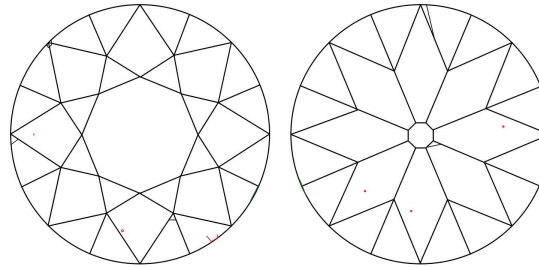

GIA NATURAL DIAMOND GRADING REPORT

June 26, 2019  
 GIA Report Number ..... 5201406920  
 Shape and Cutting Style ..... Old European Brilliant  
 Measurements ..... 6.73 - 6.89 x 4.55 mm

GRADING RESULTS

Carat Weight ..... 1.31 carat  
 Color Grade ..... K  
 Clarity Grade ..... VS1

ADDITIONAL GRADING INFORMATION

Polish ..... Good  
 Symmetry ..... Fair  
 Fluorescence ..... None

Comments: Additional pinpoint are not shown.

PROPORTIONS

Profile not to actual proportions

CLARITY CHARACTERISTICS

KEY TO SYMBOLS\*

- Crystal
- △ Natural
- ∩ Feather
- △ Extra Facet
- ∖ Needle
- Pinpoint

\* Red symbols denote internal characteristics (inclusions). Green or black symbols denote external characteristics (blemishes). Diagram is an approximate representation of the diamond, and symbols shown indicate type, position, and approximate size of clarity characteristics. All clarity characteristics may not be shown. Details of finish are not shown.