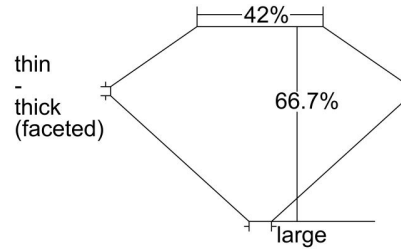

GIA NATURAL DIAMOND GRADING REPORT

June 26, 2019  
 GIA Report Number ..... 5201406920  
 Shape and Cutting Style ..... Old European Brilliant  
 Measurements ..... 6.73 - 6.89 x 4.55 mm

GRADING RESULTS

Carat Weight ..... 1.31 carat  
 Color Grade ..... K  
 Clarity Grade ..... VS1

ADDITIONAL GRADING INFORMATION

Polish ..... Good  
 Symmetry ..... Fair  
 Fluorescence ..... None

Comments: Additional pinpoint are not shown.

PROPORTIONS

Profile not to actual proportions

CLARITY CHARACTERISTICS

KEY TO SYMBOLS\*

- Crystal
- △ Natural
- ∩ Feather
- △ Extra Facet
- ∖ Needle
- Pinpoint

\* Red symbols denote internal characteristics (inclusions). Green or black symbols denote external characteristics (blemishes). Diagram is an approximate representation of the diamond, and symbols shown indicate type, position, and approximate size of clarity characteristics. All clarity characteristics may not be shown. Details of finish are not shown.